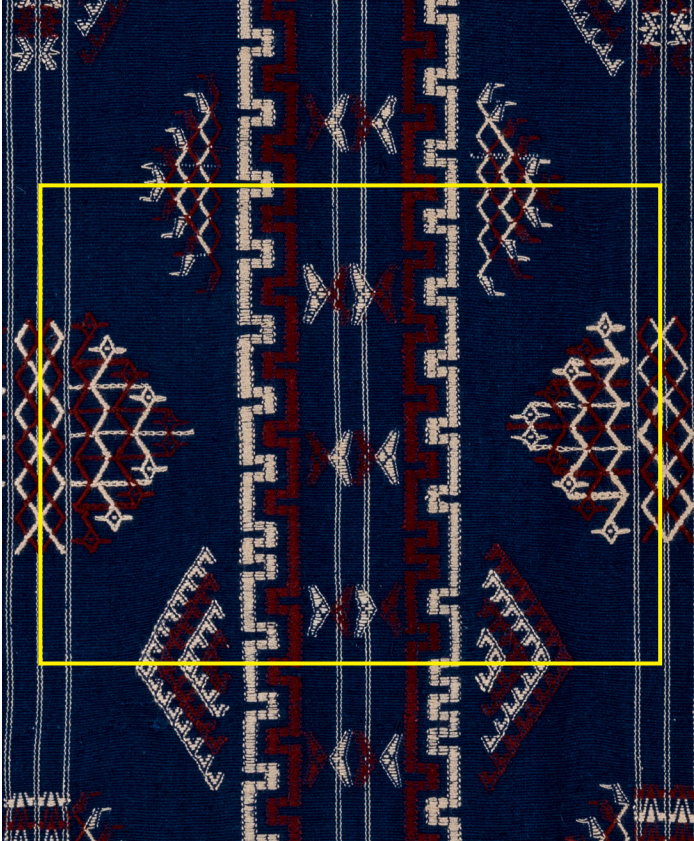

namaysamay

Tima Deep Blue | BT-TM-02

Design	Tima
Colour	Deep Blue
Code	BT-TM-02
Composition	100% Silk
Width	64cm / 25in
Repeat	57cm (h) 36.5cm (v) 22.5in (h) 14.5in (v)
Weight	265g/sqm
Notes

Tima Deep Blue | BT-TM-02